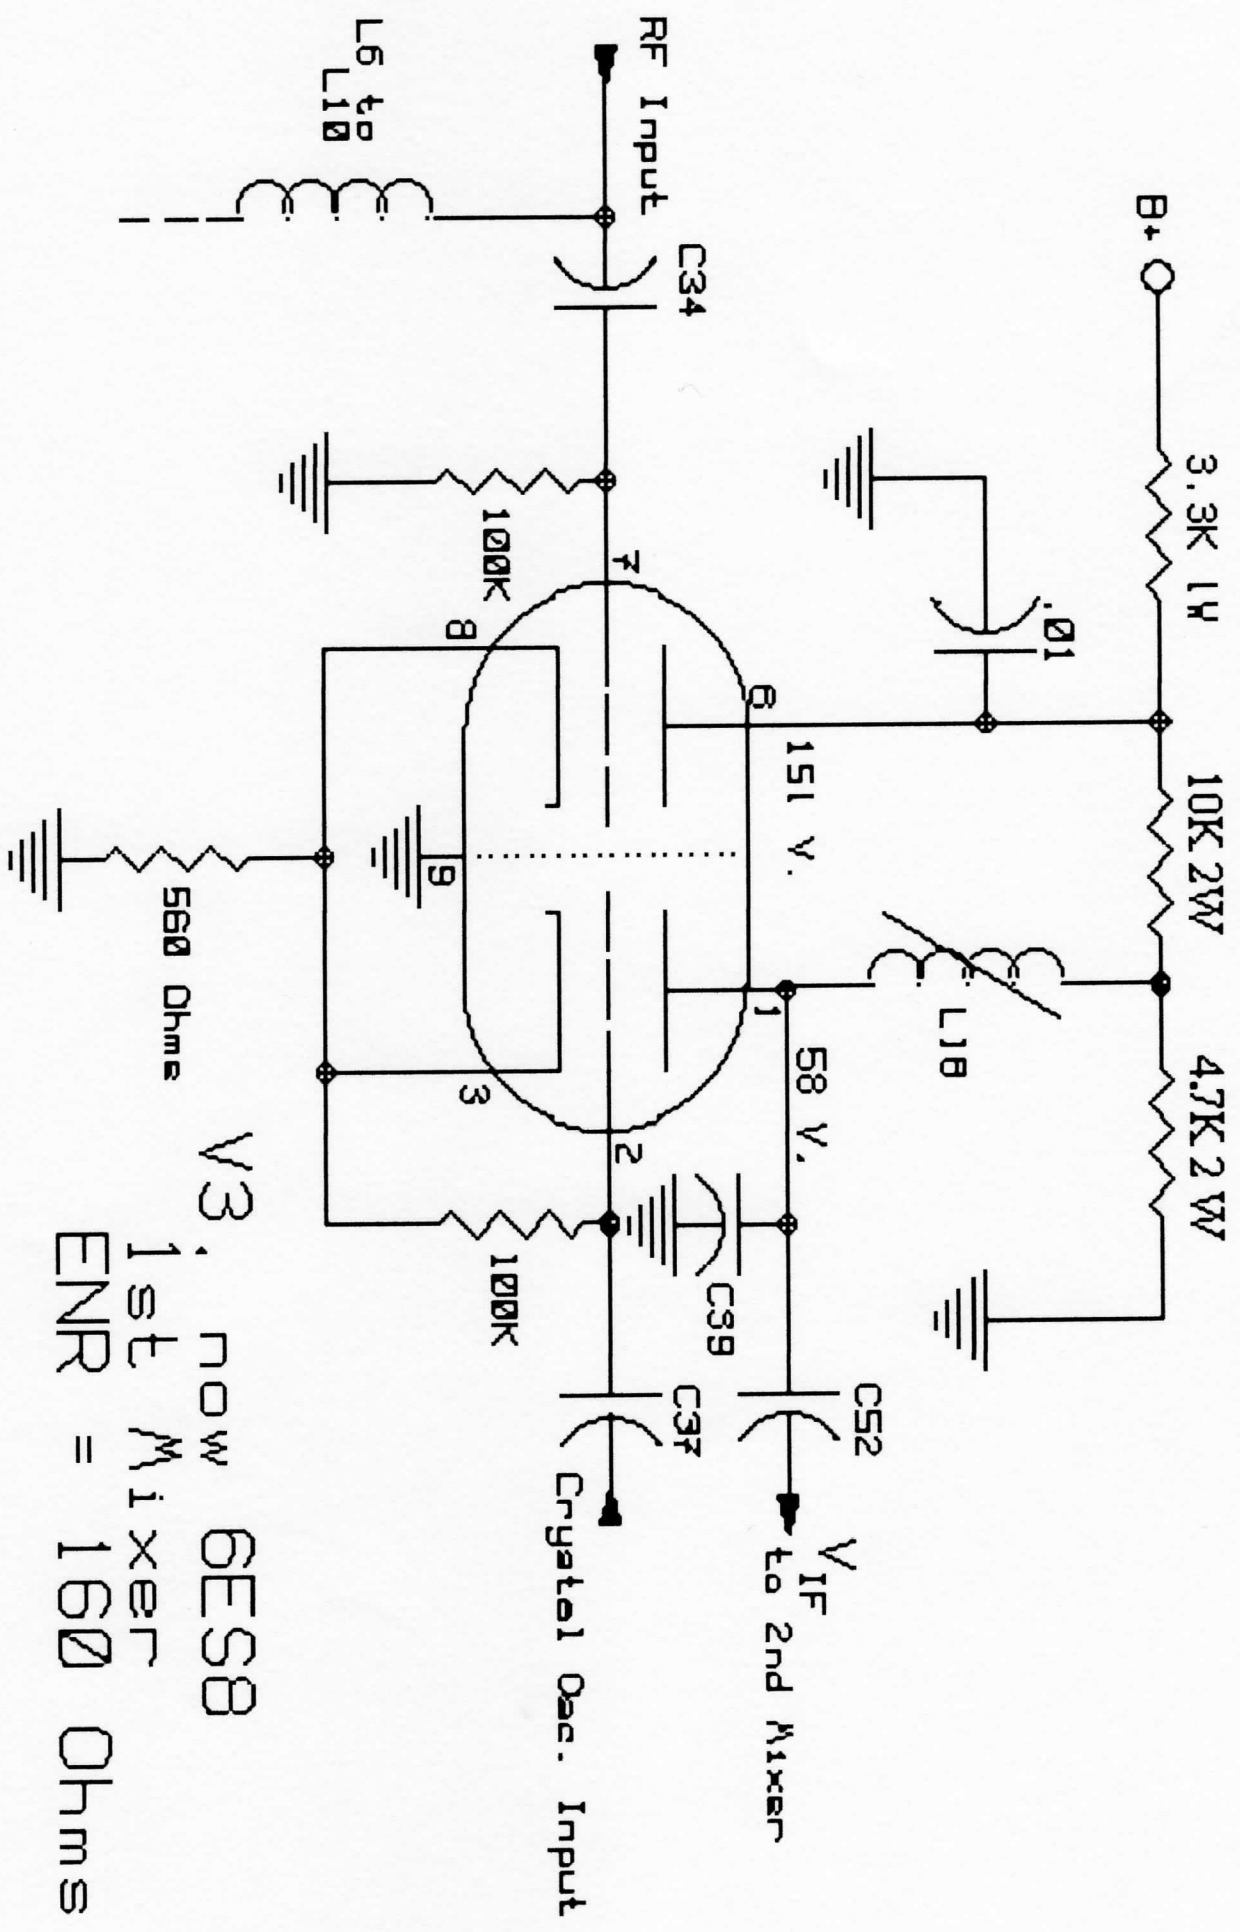

Pullen Mixer for 75A4

V3, now 6ES8
 1st Mixer
 ENR = 160 Ohms