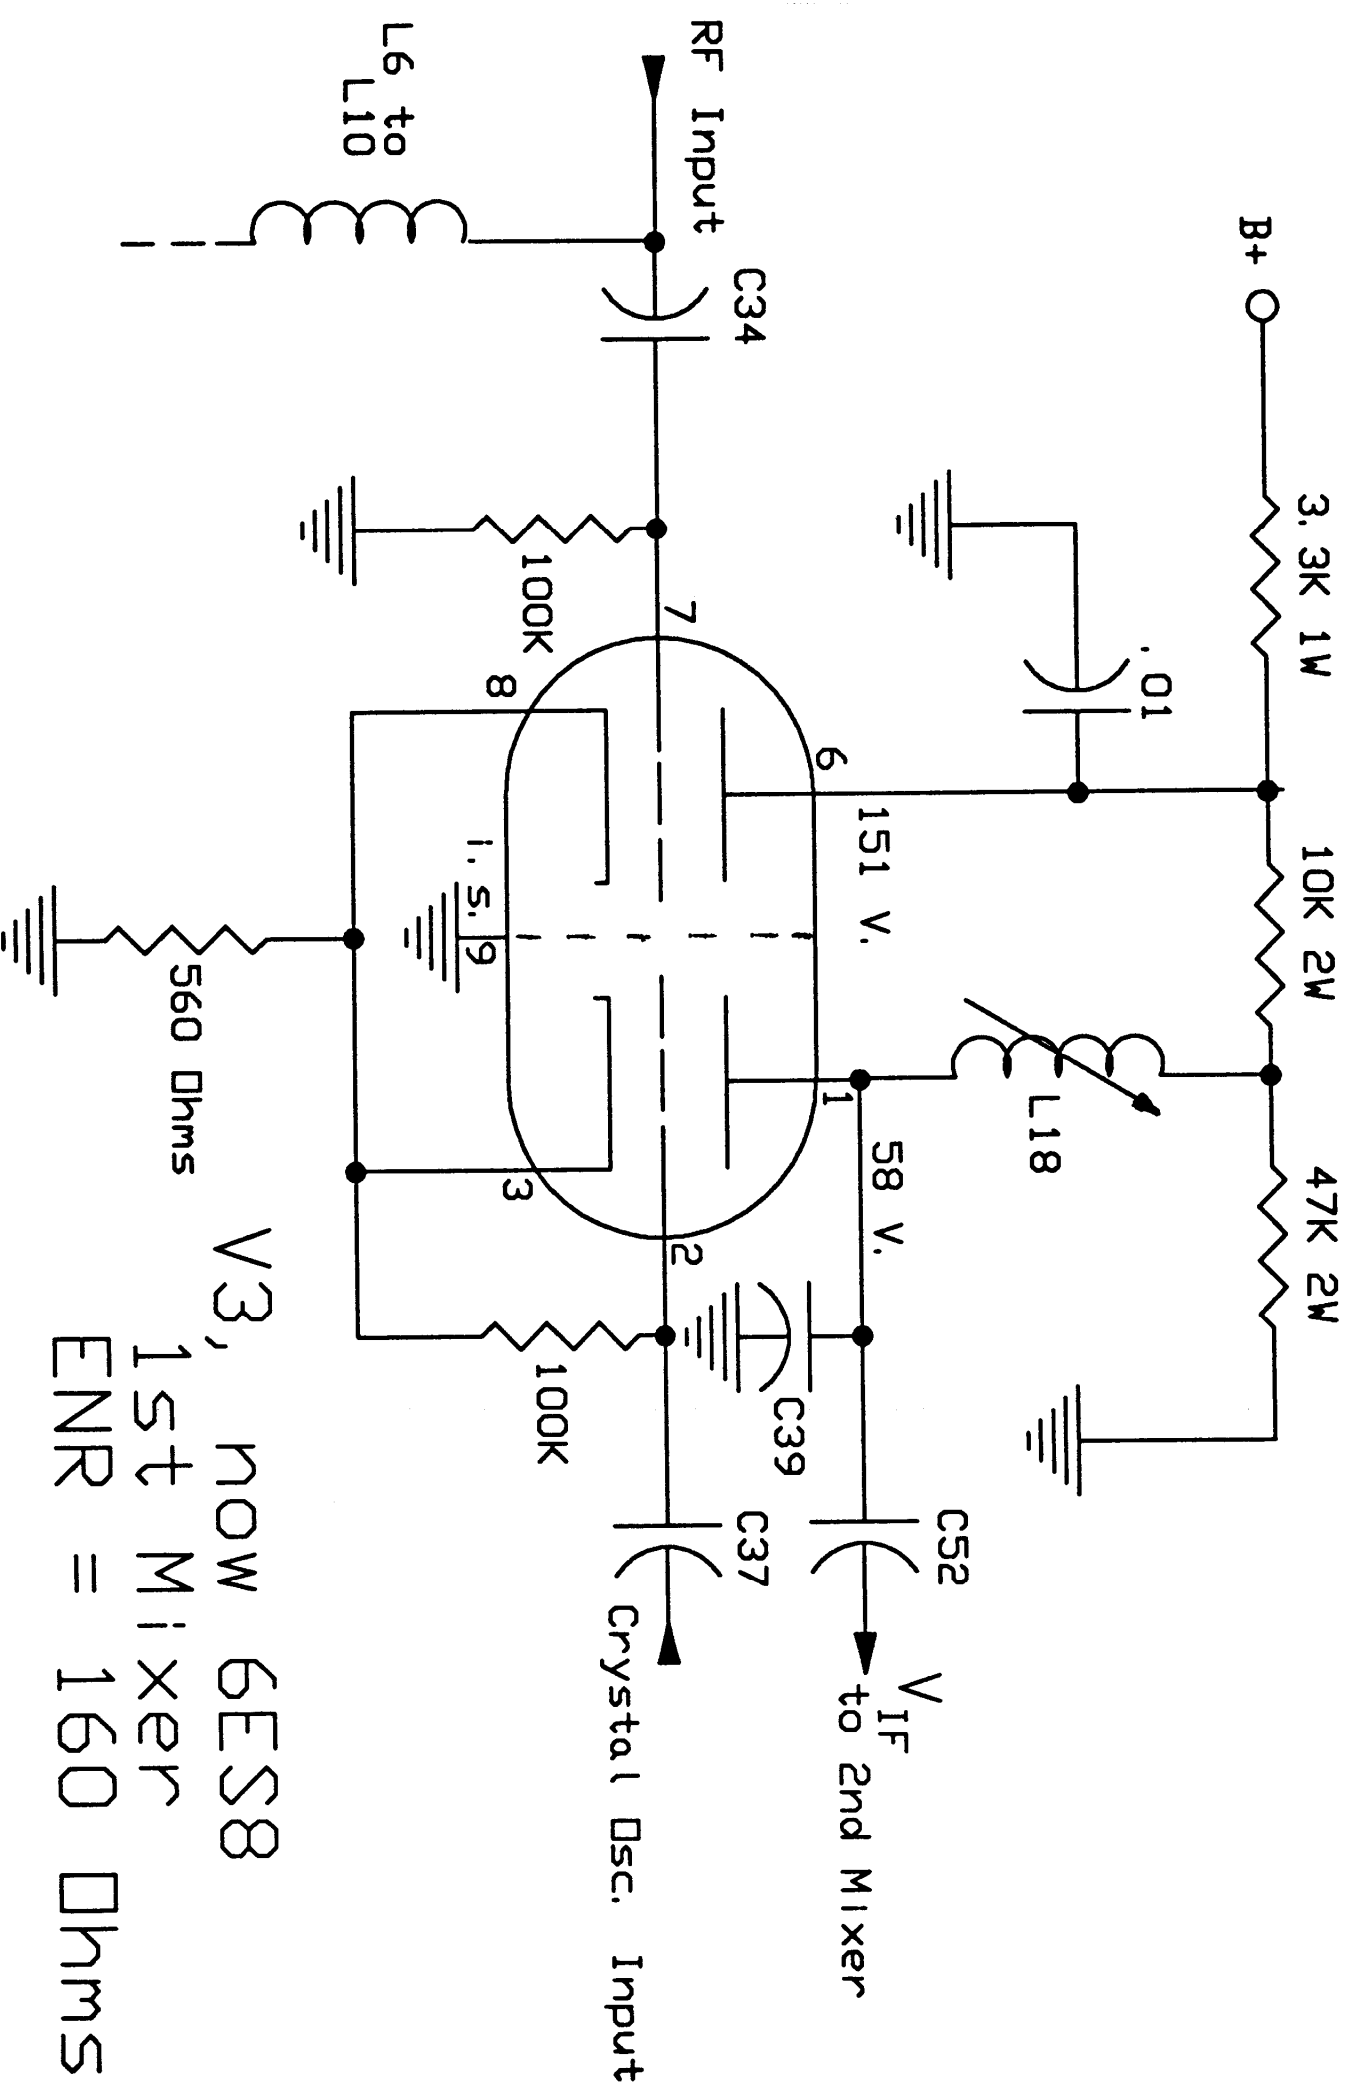

# Pullen Mixer for 75A4

V3, now 6ES8  
 1st Mixer  
 ENR = 160 Ohms